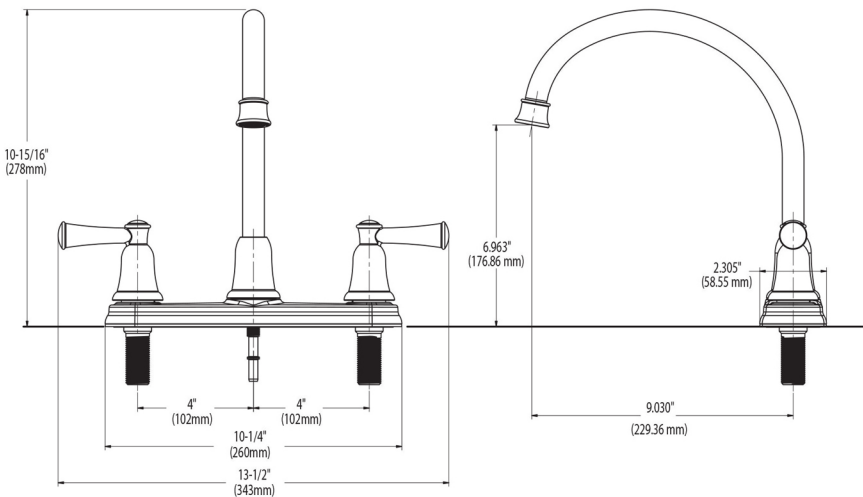

OPERATION

- Lever-style handles
- Hot side: Turn counterclockwise to open (clockwise to close)
- Cold side: Turn clockwise to open (counterclockwise to close)
- Will operate with less than 5 lbs. of torque
- No grasping motion required to operate the faucet handles

FLOW

- Aerator limited to 2.2 gpm (8.3 L/min)

CARTRIDGE

- Ceramic disc technology
- Non-metallic, non-ferrous, and brass material
- Single body construction for easy replacement

STANDARDS

- Third party certified to meet CSA B-125.1, ASME A112.18.1 and all applicable requirements referenced therein including NSF 61/9
- Complies with California Proposition 65 and with the Federal Safe Water Drinking Act
- **ADA** for lever handles
- Features red/blue hot/cold temperature indicators

CRITICAL DIMENSIONS

- This faucet designed to be installed through 3 holes with side spray
- 1-1/4" minimum diameter, 8" centers
- Maximum deck thickness 1-1/8" (28.6mm)

CRITICAL DIMENSIONS

(DO NOT SCALE)